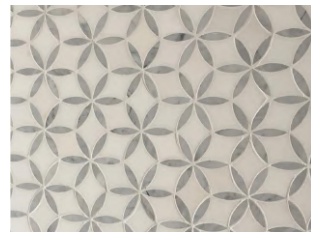

Short Description: Elevate your home décor with the timeless elegance of our flower pattern mosaic tile. Choose our "Seamless Flower Pattern Waterjet Stone Marble Mosaic Tile For Interior Wall Tiling" and experience the transformative power of natural stone.

Model No.: WPM442

Pattern: Waterjet Flower

Color: Grey & White

Finish: Polished

Material Name: Natural Marble

Min. Order: 50 sq.m (538 sq.ft)

Product Detail:

Product Description

This seamless flower pattern waterjet stone marble mosaic tile is a good building material for interior wall decoration. It is made of high quality Thassos White Marble as white background and Italy Grey Marble as flower parts. This durable flower pattern mosaic tile will leave an impressive feeling to your wall decoration, that will transform any space into a masterpiece of refined elegance. Crafted with meticulous attention to detail using advanced waterjet technology, these tiles feature a stunning flower pattern that adds a touch of sophistication and artistry to your design. Each tile is meticulously crafted using high-quality marble sourced from reputable suppliers in China. The flower pattern, created through the precision of water jet art, creates a mesmerizing visual interest that adds depth, texture, and a touch of whimsy to your design. Whether you're