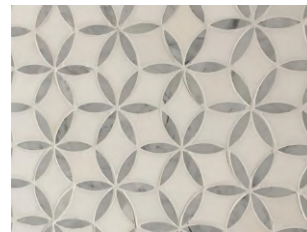

Short Description: Elevate your home décor with the timeless elegance of our flower pattern mosaic tile. Choose our "Seamless Flower Pattern Waterjet Stone Marble Mosaic Tile For Interior Wall Tiling" and experience the transformative power of natural stone.

Model No.: WPM442

Pattern: Waterjet Flower

Color: Grey & White

Finish: Polished

Material Name: Natural Marble

Min. Order: 50 sq.m (538 sq.ft)

Product Detail:

Product Description

This seamless flower pattern waterjet stone marble mosaic tile is a good building material for interior wall decoration. It is made of high quality Thassos White Marble as white background and Italy Grey Marble as flower parts. This durable flower pattern mosaic tile will leave an impressive feeling to your wall decoration, that will transform any space into a masterpiece of refined elegance. Crafted with meticulous attention to detail using advanced waterjet technology, these tiles feature a stunning flower pattern that adds a touch of sophistication and artistry to your design. Each tile is meticulously crafted using high-quality marble sourced from reputable suppliers in China. The flower pattern, created through the precision of water jet art, creates a mesmerizing visual interest that adds depth, texture, and a touch of whimsy to your design. Whether you're