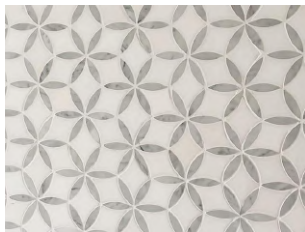

Short Description: Elevate your home décor with the timeless elegance of our flower pattern mosaic tile. Choose our "Seamless Flower Pattern Waterjet Stone Marble Mosaic Tile For Interior Wall Tiling" and experience the transformative power of natural stone.

Model No.: WPM442

Pattern: Waterjet Flower

Color: Grey & White

Finish: Polished

Material Name: Natural Marble

Min. Order: 50 sq.m (538 sq.ft)

Product Detail:

Product Description

This seamless flower pattern waterjet stone marble mosaic tile is a good building material for interior wall decoration. It is made of high quality Thassos White Marble as white background and Italy Grey Marble as flower parts. This durable flower pattern mosaic tile will leave an impressive feeling to your wall decoration, that will transform any space into a masterpiece of refined elegance. Crafted with meticulous attention to detail using advanced waterjet technology, these tiles feature a stunning flower pattern that adds a touch of sophistication and artistry to your design. Each tile is meticulously crafted using high-quality marble sourced from reputable suppliers in China. The flower pattern, created through the precision of water jet art, creates a mesmerizing visual interest that adds depth, texture, and a touch of whimsy to your design. Whether you're

Model No.: WPM444

Color: White & Grey & Brown

Material Name: Thassos Crystal White, Anthens Wooden Marble, Italy Grey Marble

Product Application

Our waterjet marble flower backsplash tile is crafted to withstand the test of time. The durable marble construction ensures exceptional longevity, while the meticulous manufacturing process guarantees a flawless finish and a perfect fit every time. This makes it an ideal choice for high-traffic areas and demanding applications, such as bathroom walls and kitchen backsplashes, where both beauty and functionality are