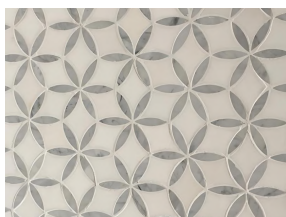

This seamless flower pattern waterjet stone marble mosaic tile is a good building material for interior wall decoration. It is made of high quality Thassos White Marble as white background and Italy Grey Marble as flower parts. This durable flower pattern mosaic tile will leave an impressive feeling to your wall decoration, that will transform any space into a masterpiece of refined elegance. Crafted with meticulous attention to detail using advanced waterjet technology, these tiles feature a stunning flower pattern that adds a touch of sophistication and artistry to your design. Each tile is meticulously crafted using high-quality marble sourced from reputable suppliers in China. The flower pattern, created through the precision of water jet art, creates a mesmerizing visual interest that adds depth, texture, and a touch of whimsy to your design. Whether you're

Product Specification (Parameter)

Product Name: Seamless Flower Pattern Waterjet Stone Marble Mosaic Tile For Interior Wall Tiling

Model No.: WPM442

Pattern: Waterjet Flower

Color: Grey & White

Finish: Polished

Thickness: 10mm

Product Series

Model No.: WPM442

Color: White & Grey

Marble Name: Thassos White Marble, Italy Grey Marble

Model No.: WPM441

Color: Grey

Material Name: Marmara Equator White Marble

Model No.: WPM444

Color: White & Grey & Brown

Material Name: Thassos Crystal White, Anthens Wooden Marble, Italy Grey Marble

Product Application

Our waterjet marble flower backsplash tile is crafted to withstand the test of time. The durable marble construction ensures exceptional longevity, while the meticulous manufacturing process guarantees a flawless finish and a perfect fit every time. This makes it an ideal choice for high-traffic areas and demanding applications, such as bathroom walls and kitchen backsplashes, where both beauty and functionality are