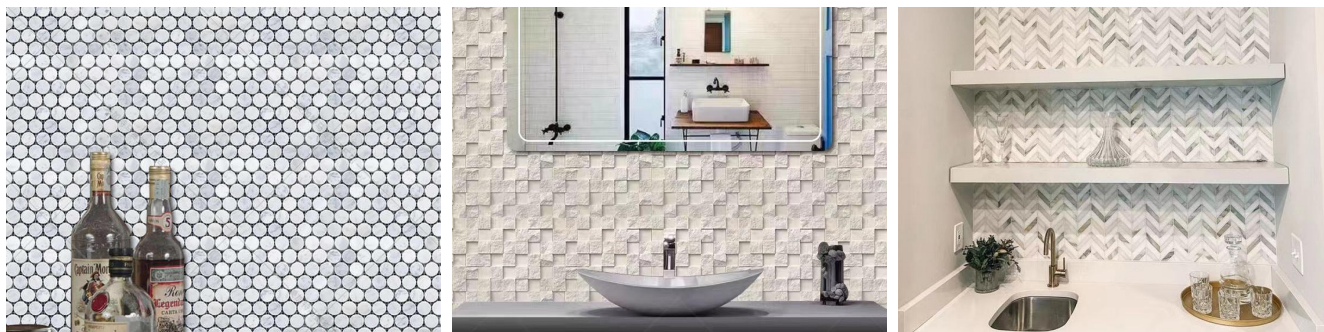

Transform your bathroom into a luxurious retreat with our Rain Forest Gold Parallelogram Customized Stone Mosaic Bathroom Tiles. These tiles feature a stunning parallelogram shape, crafted from high-quality natural stone that showcases the rich, warm tones of Rain Forest Gold. Their unique design not only adds a modern flair to your decor but also creates an inviting atmosphere that exudes sophistication. One of the key highlights of these tiles is their versatility. As part of our premium collection, they can be seamlessly integrated into any space, whether you're looking to enhance your bathroom, kitchen, or even a living area. The diamond marble tile pattern adds depth and texture, making them a perfect choice for creating a striking feature wall or an elegant backsplash. For those interested in geometric designs, our marble geometric tile option is ideal. The

Color: Beige

Material Name: Royal Yellow Marble

Product Application

Additionally, the vibrant hues found in our yellow mosaic tiles complement the natural tones of the Rain Forest Gold, creating a harmonious blend that brightens up any space. These tiles are also suitable for various applications, including marble wall tiles for living room designs, making them a versatile choice for your home. When it comes to functionality, the Rain Forest Gold tiles are among the best natural stone tile for bathroom applications. They are resistant to moisture and wear, ensuring that your investment lasts for years while

maintaining its beauty. Easy to clean and maintain, these tiles only require a simple pH-neutral cleaner to keep them looking fresh.

In summary, the Rain Forest Gold Parallelgram Customized Stone Mosaic Bathroom Tiles offer a perfect combination of beauty, versatility, and durability. Elevate your space with these exquisite tiles and enjoy the luxurious feel they bring to your home. Explore our collection today and discover how these stunning mosaics can transform your interiors!