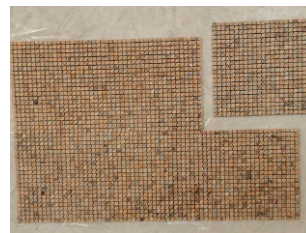

Short Description: These marble mosaic tiles feature a stunning parallelogram shape, crafted from high-quality natural stone that showcases the rich, warm tones of Rain Forest Gold. Their unique design not only adds a modern flair to your decor but also creates an inviting atmosphere that exudes sophistication.

Model No.: WPM402

Pattern: Parallelogram Diamond

Color: Yellow

Finish: Honed

Material Name: Natural Marble

Min. Order: 50 sq.m (536 sq.ft)

Product Detail:

Product Description

Transform your bathroom into a luxurious retreat with our Rain Forest Gold Parallelogram Customized Stone Mosaic Bathroom Tiles. These tiles feature a stunning parallelogram shape, crafted from high-quality natural stone that showcases the rich, warm tones of Rain Forest Gold. Their unique design not only adds a modern flair to your decor but also creates an inviting atmosphere that exudes sophistication. One of the key highlights of these tiles is their versatility. As part of our premium collection, they can be seamlessly integrated into any space, whether you're looking to enhance your bathroom, kitchen, or even a living area. The diamond marble tile pattern adds depth and texture, making them a perfect choice for creating a striking feature wall or an elegant backsplash. For those interested in geometric designs, our marble geometric tile option is ideal. The