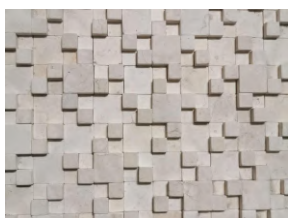

Model No.: WPM093

Color: Beige

Material Name: Sunny Golden Marble