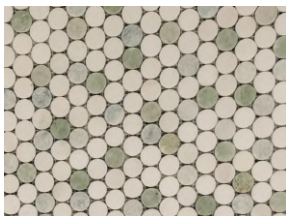

Model No.: WPM015

Color: White & Green

Material Name: Thassos White Marble, Natural Green Marble