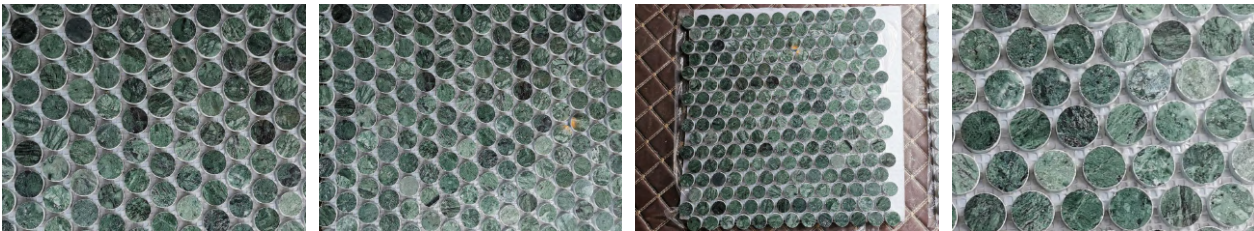

Short Description: The penny round marble mosaic tile offers a versatile solution for creating beautiful patterns and textures. Its round shape allows for intricate arrangements, making it perfect for designing a mosaic floor pattern that draws the eye and impresses guests. Whether you are looking to revamp your living room, kitchen, or bathroom, these tiles can create a seamless flow throughout your space.

Model No.: WPM060

Pattern: Penny Round

Color: Dark Green

Finish: Polished

Material Name: Natural Marble

Min. Order: 50 sq.m (536 sq.ft)

Product Detail:

Product Description

Our penny round mosaic tile luxury style is an exquisite choice for enhancing your home with timeless elegance. Crafted from natural China Forest Green Flower marble, this stunning tile features a unique penny round design that adds sophistication and charm to any interior space. The luxurious appearance of these tiles makes them ideal for various applications, from residential to commercial interiors. The penny round marble mosaic tile offers a versatile solution for creating beautiful patterns and textures. Its round shape allows for intricate arrangements, making it perfect for designing a mosaic floor pattern that draws the eye and impresses guests. Whether you are looking to revamp your living room, kitchen, or bathroom, these tiles can create a seamless flow throughout your space. The penny round mosaic tile is not just about beauty; it is also practical. The marble

Q: What materials are used in the Penny Round Mosaic Tile?

A: The tiles are made from high-quality natural dark green marble, which called Forest Green Flower Marble, China Origin, it ensures durability and a luxurious appearance.