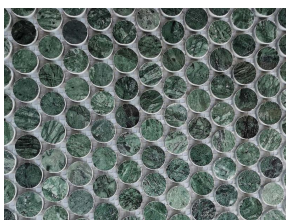

surface is easy to clean and maintain, ensuring that your investment remains stunning over time. With their timeless appeal and versatile applications, these tiles are an excellent choice for anyone looking to elevate their interiors.

Product Specification (Parameter)

Product Name: Penny Round Mosaic Tile Luxury Style Natural Marble Floor Decoration

Model No.: WPM060

Pattern: Penny Round

Color: Dark Green

Finish: Polished

Thickness: 10mm

Product Series

Model No.: WPM060

Color: Dark Green

Material Name: China Tropical Green Flower Marble