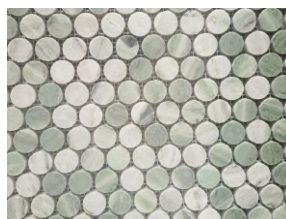

Model No.: WPM384

Color: Light Green

Material Name: Panda Green Marble

Product Application

One of the standout features of this collection is the dark green penny round tile option. The rich green tones provide a refreshing touch, ideal for creating a serene environment. Imagine using these elegant tiles as a mosaic tile around fireplace, adding warmth and sophistication to your gathering space. The natural marble not only enhances the aesthetic but also ensures durability, making it suitable for high-traffic areas. In addition to fireplaces, these tiles are perfect for a mosaic hallway, creating a stunning entryway that welcomes visitors with