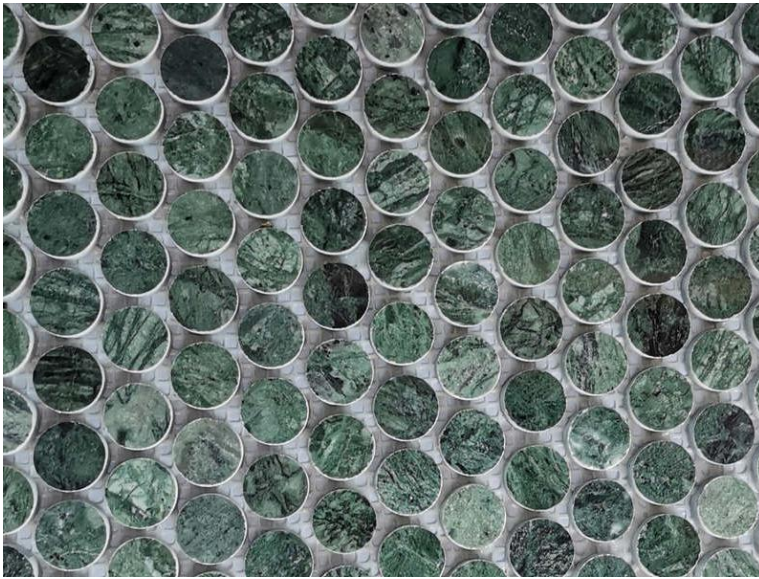

Short Description: The penny round marble mosaic tile offers a versatile solution for creating beautiful patterns and textures. Its round shape allows for intricate arrangements, making it perfect for designing a mosaic floor pattern that draws the eye and impresses guests. Whether you are looking to revamp your living room, kitchen, or bathroom, these tiles can create a seamless flow throughout your space.

Model No.: WPM060

Pattern: Penny Round

Color: Dark Green

Finish: Polished

Material Name: Natural Marble

Min. Order: 50 sq.m (536 sq.ft)

Product Detail:

Product Description

Color: Light Green

Material Name: Panda Green Marble

Product Application

One of the standout features of this collection is the dark green penny round tile option. The rich green tones provide a refreshing touch, ideal for creating a serene environment. Imagine using these elegant tiles as a mosaic tile around fireplace, adding warmth and sophistication to your gathering space. The natural marble not only enhances the aesthetic but also ensures durability, making it suitable for high-traffic areas. In addition to fireplaces, these tiles are perfect for a mosaic hallway, creating a stunning entryway that welcomes visitors with

Q: What materials are used in the Penny Round Mosaic Tile?

A: The tiles are made from high-quality natural dark green marble, which called Forest Green Flower Marble, China Origin, it ensures durability and a luxurious appearance.