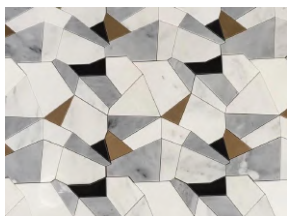

Floor Decoration In White Grey" is engineered for exceptional performance. The non-porous, scratch-resistant surface ensures easy maintenance, making it an ideal choice for high-traffic areas. The natural stone composition also provides superior thermal insulation, making it a practical and energy-efficient option for various applications.

Product Specification (Parameter)

Product Name: Newest Marble Waterjet Mosaic For Wall Floor Decoration In White Grey

Model No.: WPM477

Pattern: Waterjet Arabesque

Color: White& Grey & Black

Finish: Polished

Thickness: 10 mm

Product Series

Model No.: WPM477

Color: White & Grey & Black

Material Name: Carrara White, Thessos Crystal, Black Marquina Marble

Model No.: WPM059

Color: White & Grey & Black & Gold

Material Name: Thassos White, Carrara White, Black Marquina Marble, Brass

Model No.: WPM045

Color: White & Grey & Black & Gold

Marble Name: Ariston Marble, Carrara Marble, Black Marquina Marble, Brass

Product Application

Versatile in its application, the "Newest Marble Waterjet Mosaic For Wall Floor Decoration In White Grey" is the perfect choice for transforming a variety of living spaces. Elevate your bathroom with Tile Mosaics For Bathrooms that exude a sense of luxury and tranquility, or create a stunning Decorative Tile Behind Stove that