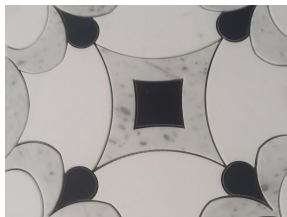

If you elevate spaces with this newest marble waterjet mosaic, your decoration will be a timeless masterpiece. This pattern is a captivating and innovative mosaic tile that redefines the boundaries of modern interior design. Crafted with the finest Thassos white marble, Bianco Carrara marble, and Nero Marquina marble mosaic chips, and expertly fabricated using advanced waterjet technology, this mosaic tile seamlessly blends classic elegance with a contemporary flair, creating a stunning focal point in any space. As an easy maintainable Thassos White marble flower mosaic tile, it needs only some neutral cleansing foams when cleaning the tile surface, and this design ensures a precise, high-quality finish that is not only visually elegant but also exceptionally durable. Beyond its aesthetic appeal, the "Newest Marble Waterjet Mosaic For Wall

Floor Decoration In White Grey" is engineered for exceptional performance. The non-porous, scratch-resistant surface ensures easy maintenance, making it an ideal choice for high-traffic areas. The natural stone composition also provides superior thermal insulation, making it a practical and energy-efficient option for various applications.

Product Specification (Parameter)

Product Name: Newest Marble Waterjet Mosaic For Wall Floor Decoration In White Grey

Model No.: WPM477

Pattern: Waterjet Arabesque

Color: White& Grey & Black

Finish: Polished

Thickness: 10 mm

Product Series

Model No.: WPM477

Color: White & Grey & Black

Material Name: Carrara White, Thessos Crystal, Black Marquina Marble

Model No.: WPM059

Color: White & Grey & Black & Gold

Material Name: Thassos White, Carrara White, Black Marquina Marble, Brass