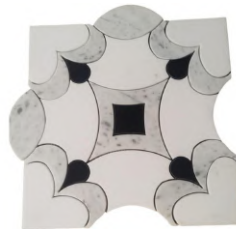

Short Description: Crafted with the finest Thassos white marble, Bianco Carrara marble, and Nero Marquina marble mosaic chips, and expertly fabricated using advanced waterjet technology, this mosaic tile seamlessly blends classic elegance with a contemporary flair, creating a stunning focal point in any space.

Model No.: WPM477

Pattern: Waterjet Arabesque

Color: Grey & White & Black

Finish: Polished

Material Name: Natural Marble

Min. Order: 100 sq.m (1077 sq.ft)

Product Detail:

Product Description

If you elevate spaces with this newest marble waterjet mosaic, your decoration will be a timeless masterpiece. This pattern is a captivating and innovative mosaic tile that redefines the boundaries of modern interior design. Crafted with the finest Thassos white marble, Bianco Carrara marble, and Nero Marquina marble mosaic chips, and expertly fabricated using advanced waterjet technology, this mosaic tile seamlessly blends classic elegance with a contemporary flair, creating a stunning focal point in any space. As an easy maintainable Thassos White marble flower mosaic tile, it needs only some neutral cleansing foams when cleaning the tile surface, and this design ensures a precise, high-quality finish that is not only visually elegant but also exceptionally durable. Beyond its aesthetic appeal, the "Newest Marble Waterjet Mosaic For Wall

Floor Decoration In White Grey" is engineered for exceptional performance. The non-porous, scratch-resistant surface ensures easy maintenance, making it an ideal choice for high-traffic areas. The natural stone composition also provides superior thermal insulation, making it a practical and energy-efficient option for various applications.