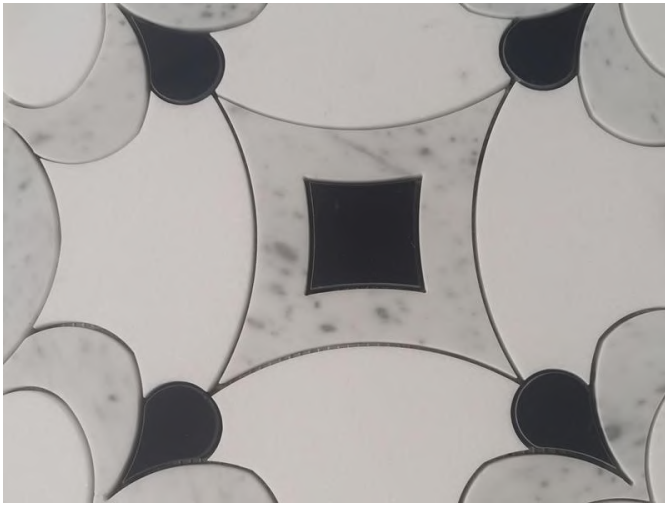

Short Description: Crafted with the finest Thassos white marble, Bianco Carrara marble, and Nero Marquina marble mosaic chips, and expertly fabricated using advanced waterjet technology, this mosaic tile seamlessly blends classic elegance with a contemporary flair, creating a stunning focal point in any space.

If you elevate spaces with this newest marble waterjet mosaic, your decoration will be a timeless masterpiece. This pattern is a captivating and innovative mosaic tile that redefines the boundaries of modern interior design. Crafted with the finest Thassos white marble, Bianco Carrara marble, and Nero Marquina marble mosaic chips, and expertly fabricated using advanced waterjet technology, this mosaic tile seamlessly blends classic elegance with a contemporary flair, creating a stunning focal point in any space. As an easy maintainable Thassos White marble flower mosaic tile, it needs only some neutral cleansing foams when cleaning the tile surface, and this design ensures a precise, high-quality finish that is not only visually elegant but also exceptionally durable. Beyond its aesthetic appeal, the "Newest Marble Waterjet Mosaic For Wall

Floor Decoration In White Grey" is engineered for exceptional performance. The non-porous, scratch-resistant surface ensures easy maintenance, making it an ideal choice for high-traffic areas. The natural stone composition also provides superior thermal insulation, making it a practical and energy-efficient option for various applications.

Q: What are the recommended uses for the "Newest Marble Waterjet Mosaic For Wall Floor Decoration In White Grey"?

A: This mosaic tile is ideal for a wide range of applications, including bathroom walls, kitchen backsplashes, fireplace surrounds, feature walls, and flooring in high-traffic areas. Its timeless elegance and durability make it a perfect choice for both residential and commercial settings.