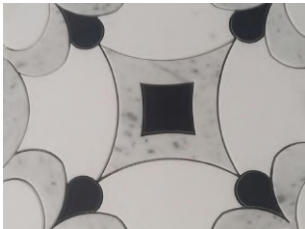

Short Description: Crafted with the finest Thassos white marble, Bianco Carrara marble, and Nero Marquina marble mosaic chips, and expertly fabricated using advanced waterjet technology, this mosaic tile seamlessly blends classic elegance with a contemporary flair, creating a stunning focal point in any space.

Model No.: WPM477

Pattern: Waterjet Arabesque

Color: Grey & White & Black

Finish: Polished

Material Name: Natural Marble

Min. Order: 100 sq.m (1077 sq.ft)

Product Detail:

Product Description

If you elevate spaces with this newest marble waterjet mosaic, your decoration will be a timeless masterpiece. This pattern is a captivating and innovative mosaic tile that redefines the boundaries of modern interior design. Crafted with the finest Thassos white marble, Bianco Carrara marble, and Nero Marquina marble mosaic chips, and expertly fabricated using advanced waterjet technology, this mosaic tile seamlessly blends classic elegance with a contemporary flair, creating a stunning focal point in any space. As an easy maintainable Thassos White marble flower mosaic tile, it needs only some neutral cleansing foams when cleaning the tile surface, and this design ensures a precise, high-quality finish that is not only visually elegant but also exceptionally durable. Beyond its aesthetic appeal, the "Newest Marble Waterjet Mosaic For Wall

Floor Decoration In White Grey" is engineered for exceptional performance. The non-porous, scratch-resistant surface ensures easy maintenance, making it an ideal choice for high-traffic areas. The natural stone composition also provides superior thermal insulation, making it a practical and energy-efficient option for various applications.