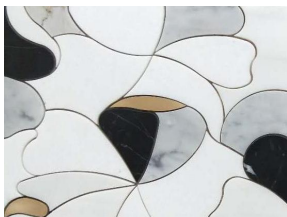

If you elevate spaces with this newest marble waterjet mosaic, your decoration will be a timeless masterpiece. This pattern is a captivating and innovative mosaic tile that redefines the boundaries of modern interior design. Crafted with the finest Thassos white marble, Bianco Carrara marble, and Nero Marquina marble mosaic chips, and expertly fabricated using advanced waterjet technology, this mosaic tile seamlessly blends classic elegance with a contemporary flair, creating a stunning focal point in any space. As an easy maintainable Thassos White marble flower mosaic tile, it needs only some neutral cleansing foams when cleaning the tile surface, and this design ensures a precise, high-quality finish that is not only visually elegant but also exceptionally durable. Beyond its aesthetic appeal, the "Newest Marble Waterjet Mosaic For Wall

Floor Decoration In White Grey" is engineered for exceptional performance. The non-porous, scratch-resistant surface ensures easy maintenance, making it an ideal choice for high-traffic areas. The natural stone composition also provides superior thermal insulation, making it a practical and energy-efficient option for various applications.

Thickness: 10 mm

Product Series

Model No.: WPM477

Color: White & Grey & Black

Material Name: Carrara White, Thessos Crystal, Black Marquina Marble

Model No.: WPM059

Color: White & Grey & Black & Gold

Material Name: Thassos White, Carrara White, Black Marquina Marble, Brass

Model No.: WPM045

Color: White & Grey & Black & Gold

Marble Name: Ariston Marble, Carrara Marble, Black Marquina Marble, Brass

Product Application

Versatile in its application, the "Newest Marble Waterjet Mosaic For Wall Floor Decoration In White Grey" is the perfect choice for transforming a variety of living spaces. Elevate your bathroom with Tile Mosaics For Bathrooms that exude a sense of luxury and tranquility, or create a stunning Decorative Tile Behind Stove that