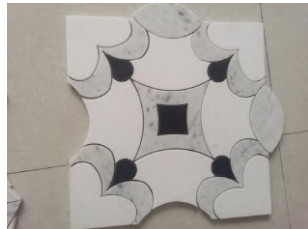

Short Description: Crafted with the finest Thassos white marble, Bianco Carrara marble, and Nero Marquina marble mosaic chips, and expertly fabricated using advanced waterjet technology, this mosaic tile seamlessly blends classic elegance with a contemporary flair, creating a stunning focal point in any space.

Model No.: WPM477

Pattern: Waterjet Arabesque

Color: Grey & White & Black

Finish: Polished

Material Name: Natural Marble

Min. Order: 100 sq.m (1077 sq.ft)

Product Detail:

Product Description

If you elevate spaces with this newest marble waterjet mosaic, your decoration will be a timeless masterpiece. This pattern is a captivating and innovative mosaic tile that redefines the boundaries of modern interior design. Crafted with the finest Thassos white marble, Bianco Carrara marble, and Nero Marquina marble mosaic chips, and expertly fabricated using advanced waterjet technology, this mosaic tile seamlessly blends classic elegance with a contemporary flair, creating a stunning focal point in any space. As an easy maintainable Thassos White marble flower mosaic tile, it needs only some neutral cleansing foams when cleaning the tile surface, and this design ensures a precise, high-quality finish that is not only visually elegant but also exceptionally durable. Beyond its aesthetic appeal, the "Newest Marble Waterjet Mosaic For Wall

Floor Decoration In White Grey" is engineered for exceptional performance. The non-porous, scratch-resistant surface ensures easy maintenance, making it an ideal choice for high-traffic areas. The natural stone composition also provides superior thermal insulation, making it a practical and energy-efficient option for various applications.