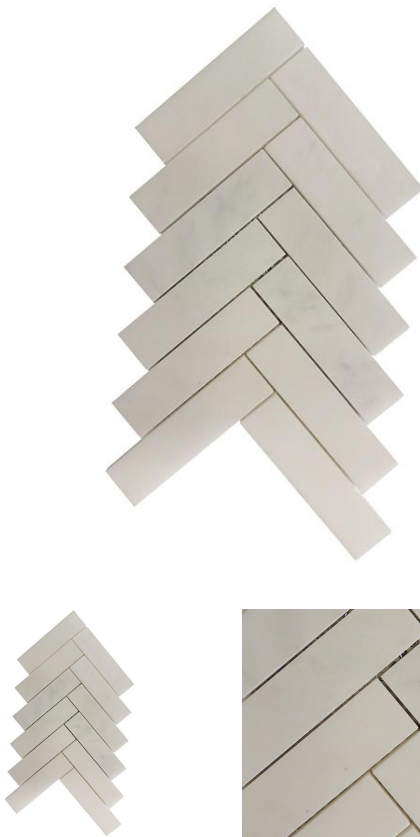

Short Description: Our marble mosaic tiles are 100% hand made, this large herringbone marble tile is crafted from durable Oriental White marble, and these exceptional tiles feature a striking large-scale herringbone pattern that exudes a sense of sophistication and depth. The natural variations in the marble's veining and hues create a unique and visually stunning effect, adding depth and character to any space.

Model No.: WPM271

Pattern: Herringbone

Color: White

Finish: Polished

Material Name: Natural Marble

Min. Order: 50 sq.m (538 sq.ft)

Product Detail:

Product Description

This Natural White Hampton Large Herringbone Marble Mosaic Tile is made in China, it is an extraordinary collection of large-format marble tiles that will transform your living spaces with a captivating blend of elegance and timeless charm. Our marble mosaic tiles are 100% hand made, this large herringbone marble tile is crafted from durable Oriental White marble, and these exceptional tiles feature a striking large-scale herringbone pattern that exudes a sense of sophistication and depth. The natural variations in the marble's

Model No.: WPM107A

Color: White

Marble Name: Volakas White Marble

Product Application

As one of construction material suppliers, our Natural White Hampton Large Herringbone Marble Mosaic Tile Backsplash is designed for exceptional durability and functionality. The natural marble is renowned for its resistance to wear and tear, making it an ideal choice for high-traffic areas such as bathrooms and kitchens. The large-format tiles also provide a cohesive and visually striking design, perfect for creating a seamless and cohesive look. Each tile is carefully crafted to ensure a perfect fit and a seamless installation, whether you're tackling a bathroom wall, kitchen backsplash, or a feature wall, or china mosaic tiles for terrace.