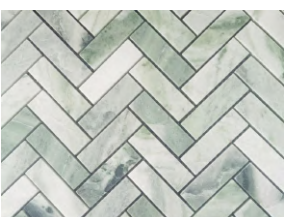

Our Natural Green Stone Tictax Marble Mosaic Tiles is a perfect choice for adding a touch of elegance and sophistication to your interiors. Featuring a unique tictax design, these tiles are crafted from high-quality natural stone, showcasing beautiful light green hues that bring a sense of serenity and freshness to any space. Whether used on walls or floors, these mosaic tiles are designed to transform your environment into a stunning work of art. The tictax marble mosaic pattern adds depth and texture to your decor, making it an ideal choice for both modern and traditional settings. The light green mosaic tiles are versatile enough to complement a variety of color schemes, from neutral to vibrant palettes. Their soothing tones create a tranquil atmosphere, perfect for relaxation and comfort. One of the standout features of these tiles is their versatility in application. They are

Model No.: WPM387

Style: Tictax

Material Name: Panda Green Marble

Model No.: WPM386

Style: Hexagonal

Material Name: Panda Green Marble

Model No.: WPM381

Style: Picket

Material Name: Panda Green Marble

Model No.: WPM382

Style: Herringbone

Material Name: Panda Green Marble

Product Application

In addition to kitchen backsplashes, the Natural Green Stone Tictax Marble Mosaic Tiles can be used in bathrooms to create a serene shower area or an elegant vanity backsplash. Their natural stone properties ensure durability and moisture resistance, making them ideal for high-traffic areas. Furthermore, these tiles are suitable for flooring applications. The combination of beauty and functionality makes them an excellent choice for entryways, hallways, or any space that requires a durable yet stylish flooring solution. The light green tones can brighten up darker spaces, creating an inviting atmosphere for guests and family alike.