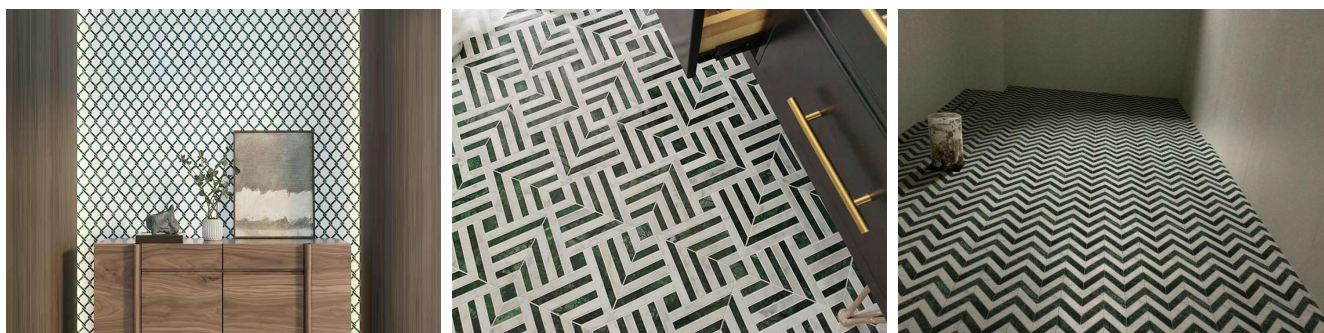

Material Name: Panda Green Marble

Model No.: WPM382

Style: Herringbone

Material Name: Panda Green Marble

Product Application

In addition to kitchen backsplashes, the Natural Green Stone Tictax Marble Mosaic Tiles can be used in bathrooms to create a serene shower area or an elegant vanity backsplash. Their natural stone properties ensure durability and moisture resistance, making them ideal for high-traffic areas. Furthermore, these tiles are suitable for flooring applications. The combination of beauty and functionality makes them an excellent choice for entryways, hallways, or any space that requires a durable yet stylish flooring solution. The light green tones can brighten up darker spaces, creating an inviting atmosphere for guests and family alike.