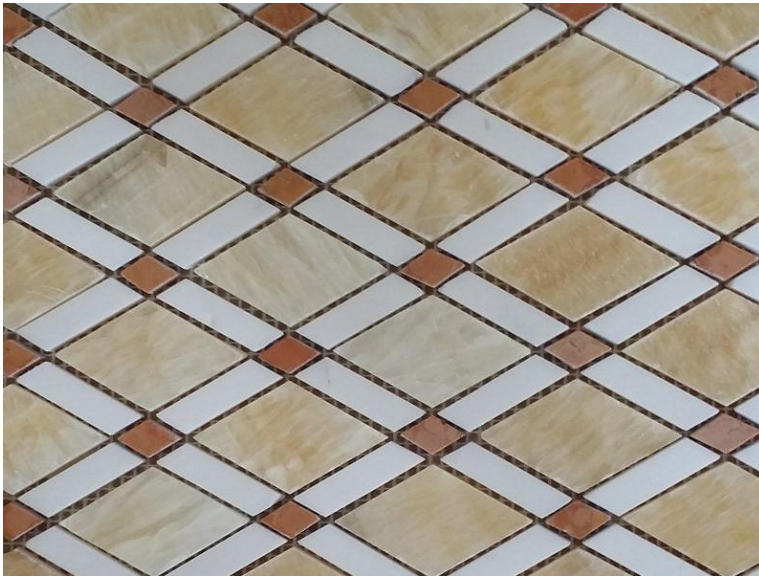

## PRODUCT CATALOG

**Product Name:** Marble Diamond Shape Kitchen Backsplash Wall Mosaic Tile Custom Color Available

**Short Description:** The diamond shape of these tiles adds a contemporary flair to traditional kitchen designs. The interplay of colors from the Honey Onyx and Thassos Crystal White creates a mesmerizing effect, while the Orange Marble dots inject a pop of color that can brighten up any kitchen.

**Model No.:** WPM118

**Pattern:** Diamond

**Color:** Beige & White & Orange

**Finish:** Polished

**Material Name:** Natural Marble

**Min. Order:** 50 sq.m (536 sq.ft)