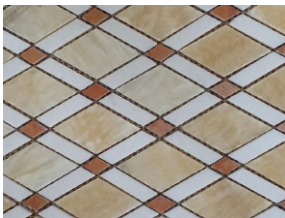

crafted from natural stone mosaic tiles, ensuring that they are not only beautiful but also durable. Marble is known for its resilience and longevity, making it an excellent choice for high-traffic areas like kitchens and bathrooms. With proper care and maintenance, these tiles will retain their beauty for years to come.

Product Specification (Parameter)

Product Name: Marble Diamond Shape Kitchen Backsplash Wall Mosaic Tile Custom Color Available

Model No.: WPM118

Pattern: Diamond

Color: Beige & White & Orange

Finish: Polished

Thickness: 10mm

Product Series

Model No.: WPM118

Color: Beige & White & Orange

Material Name: Thassos Crystal White, Honey Onyx, Rosso Alicante Marble