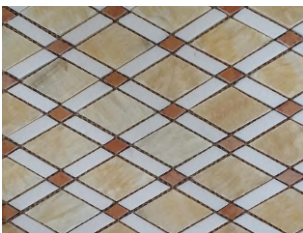

## PRODUCT CATALOG

**Product Name:** Marble Diamond Shape Kitchen Backsplash Wall Mosaic Tile Custom Color Available

**Short Description:** The diamond shape of these tiles adds a contemporary flair to traditional kitchen designs. The interplay of colors from the Honey Onyx and Thassos Crystal White creates a mesmerizing effect, while the Orange Marble dots inject a pop of color that can brighten up any kitchen.

**Model No.:** WPM118

**Pattern:** Diamond

**Color:** Beige & White & Orange

**Finish:** Polished

**Material Name:** Natural Marble

**Min. Order:** 50 sq.m (536 sq.ft)

#### Product Description

Elevate your kitchen's aesthetic with our Marble Diamond Shape Kitchen Backsplash Wall Mosaic Tile. This stunning tile combines the timeless elegance of natural stone with a modern diamond tile design, creating a beautiful focal point in your culinary space. Crafted from premium materials, including Honey Onyx diamond chips, Thassos Crystal White marble, and vibrant Orange Marble dots, this mosaic tile is not just a functional element but also a work of art. The diamond shape of these tiles adds a contemporary flair to traditional kitchen designs. The interplay of colors from the Honey Onyx and Thassos Crystal White creates a mesmerizing effect, while the Orange Marble dots inject a pop of color that can brighten up any kitchen. This diamond mosaic tile backsplash is perfect for those who want to make a statement and add personality to their home. Our tiles are