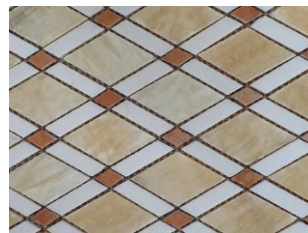

## PRODUCT CATALOG

**Product Name:** Marble Diamond Shape Kitchen Backsplash Wall Mosaic Tile Custom Color Available

**Short Description:** The diamond shape of these tiles adds a contemporary flair to traditional kitchen designs. The interplay of colors from the Honey Onyx and Thassos Crystal White creates a mesmerizing effect, while the Orange Marble dots inject a pop of color that can brighten up any kitchen.

**Model No.:** WPM118

**Pattern:** Diamond

**Color:** Beige & White & Orange

**Finish:** Polished

**Material Name:** Natural Marble

**Min. Order:** 50 sq.m (536 sq.ft)