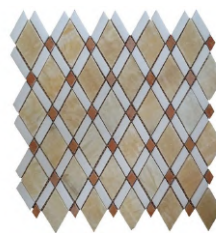

## PRODUCT CATALOG

**Product Name:** Marble Diamond Shape Kitchen Backsplash Wall Mosaic Tile Custom Color Available

**Short Description:** The diamond shape of these tiles adds a contemporary flair to traditional kitchen designs. The interplay of colors from the Honey Onyx and Thassos Crystal White creates a mesmerizing effect, while the Orange Marble dots inject a pop of color that can brighten up any kitchen.

**Model No.:** WPM118

**Pattern:** Diamond

**Color:** Beige & White & Orange

**Finish:** Polished

**Material Name:** Natural Marble

**Min. Order:** 50 sq.m (536 sq.ft)

#### Product Description

Elevate your kitchen's aesthetic with our Marble Diamond Shape Kitchen Backsplash Wall Mosaic Tile. This stunning tile combines the timeless elegance of natural stone with a modern diamond tile design, creating a beautiful focal point in your culinary space. Crafted from premium materials, including Honey Onyx diamond chips, Thassos Crystal White marble, and vibrant Orange Marble dots, this mosaic tile is not just a functional element but also a work of art. The diamond shape of these tiles adds a contemporary flair to traditional kitchen designs. The interplay of colors from the Honey Onyx and Thassos Crystal White creates a mesmerizing effect, while the Orange Marble dots inject a pop of color that can brighten up any kitchen. This diamond mosaic tile backsplash is perfect for those who want to make a statement and add personality to their home. Our tiles are