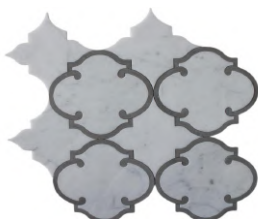

Size: 305x305x10mm

Product Series

Model No.: WPM482

Color: White & Black

Material Name: Thassos Crystal White, Pietra Grey Marble

Model No.: WPM483

Color: White & Grey

Material Name: Thassos Crystal White Marble, Cinderella Grey Marble

Model No.: WPM068C

Color: White & Grey

Marble Name: Cinderella Grey, Carrara White

Model No.: WPM068A

Color: Cream & White

Material Name: Thassos Crystal White Marble, Cream Marfil Marble

Product Application