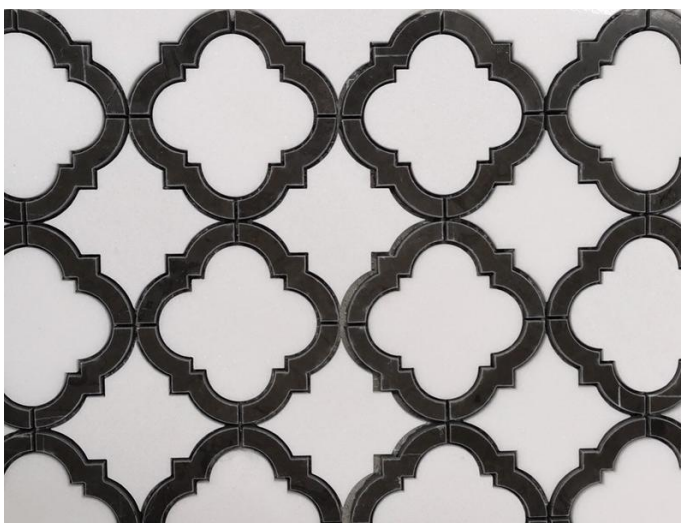

XIAMEN WANPO IMP. & EXP. CO., LTD.

Address: Room 4049, No. 350 Changle Road, Huli District, Xiamen, China.

WhatsApp: +86-15860736068 E: info@xmwanpo.com W: www.wanpomosaic.com

PRODUCT CATALOG

Product Name: Hot Selling Natural Arabesque Mosaics Quality Marble Waterjet Mosaic Pattern For Sale

Short Description: It's time to elevate new style and sophistication of any space with our premium quality marble waterjet mosaic tiles. Our hot-selling natural arabesque mosaic tile is a captivation collection to transform any space into a masterpiece of refined elegance.

Model No.: WPM482

Pattern: Waterjet Arabesque

Color: White & Black

Finish: Polished

Material Name: Natural Marble

Min. Order: 50 sq.m (538 sq.ft)