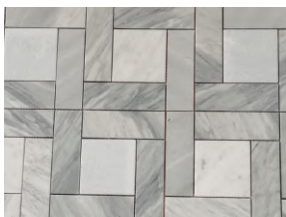

Model No.: WPM473

Color: White & Grey

Material Name: Carrara Grey Marble, Bianco Carrara White Marble