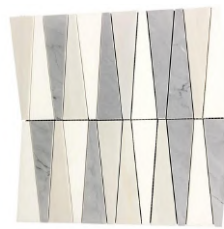

Model No.: WPM376

Pattern: Trapezoid

Color: Grey & White

Finish: Polished

Material Name: Natural Marble

Min. Order: 50 sq.m (536sq.ft)

Product Detail:

Product Description

This durable white and grey marble trapezoid mosaic tile is a perfect choice for adding a touch of elegance and sophistication to your indoor spaces. Designed with a unique trapezoid shape, these tiles create stunning visual patterns that can transform any wall or floor into a work of art. Crafted from high-quality marble, this mosaic tile features a beautiful blend of white and grey tones, providing a versatile and timeless aesthetic that suits various design styles. As a trusted wholesale stone tile supplier, we offer these durable tiles at competitive prices, making it easy for contractors, designers, and homeowners to source high-quality materials for their projects. Whether you are renovating a residential space or working on a commercial project, our marble trapezoid mosaic tiles

Product Specification (Parameter)

Product Name: Durable White And Grey Marble Trapezoid Mosaic Tile For Wall Floor Decor

Model No.: WPM376

Pattern: Trapezoid

Color: Grey & White

Finish: Polished

Thickness: 10mm

A: The elegant design of the Durable White and Grey Marble Trapezoid Mosaic Tile complements a variety of styles, including modern, contemporary, and traditional decor.