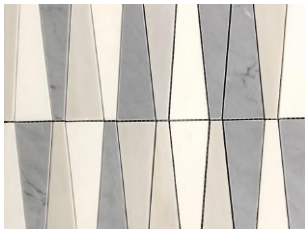

Model No.: WPM376

Pattern: Trapezoid

Color: Grey & White

Finish: Polished

Material Name: Natural Marble

Min. Order: 50 sq.m (536sq.ft)

Product Detail:

Product Description

This durable white and grey marble trapezoid mosaic tile is a perfect choice for adding a touch of elegance and sophistication to your indoor spaces. Designed with a unique trapezoid shape, these tiles create stunning visual patterns that can transform any wall or floor into a work of art. Crafted from high-quality marble, this mosaic tile features a beautiful blend of white and grey tones, providing a versatile and timeless aesthetic that suits various design styles. As a trusted wholesale stone tile supplier, we offer these durable tiles at competitive prices, making it easy for contractors, designers, and homeowners to source high-quality materials for their projects. Whether you are renovating a residential space or working on a commercial project, our marble trapezoid mosaic tiles

Product Specification (Parameter)

Product Name: Durable White And Grey Marble Trapezoid Mosaic Tile For Wall Floor Decor

Model No.: WPM376

Pattern: Trapezoid

Color: Grey & White

Finish: Polished

Thickness: 10mm