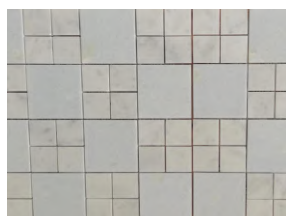

Product Series

Model No.: WPM376

Color: White & Grey

Material Name: Carrara Grey Marble, Thassos White Marble, Bianco Dolomite Marble

Model No.: WPM473

Color: White & Grey

Material Name: Carrara Grey Marble, Bianco Carrara White Marble