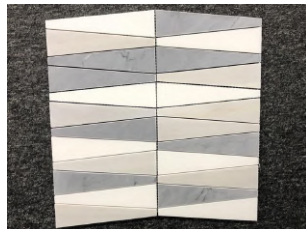

Model No.: WPM376

Pattern: Trapezoid

Color: Grey & White

Finish: Polished

Material Name: Natural Marble

Min. Order: 50 sq.m (536sq.ft)

Product Detail:

Product Description

This durable white and grey marble trapezoid mosaic tile is a perfect choice for adding a touch of elegance and sophistication to your indoor spaces. Designed with a unique trapezoid shape, these tiles create stunning visual patterns that can transform any wall or floor into a work of art. Crafted from high-quality marble, this mosaic tile features a beautiful blend of white and grey tones, providing a versatile and timeless aesthetic that suits various design styles. As a trusted wholesale stone tile supplier, we offer these durable tiles at competitive prices, making it easy for contractors, designers, and homeowners to source high-quality materials for their projects. Whether you are renovating a residential space or working on a commercial project, our marble trapezoid mosaic tiles

Product Specification (Parameter)

Product Name: Durable White And Grey Marble Trapezoid Mosaic Tile For Wall Floor Decor

Model No.: WPM376

Pattern: Trapezoid

Color: Grey & White

Finish: Polished

Thickness: 10mm

A: The elegant design of the Durable White and Grey Marble Trapezoid Mosaic Tile complements a variety of styles, including modern, contemporary, and traditional decor.