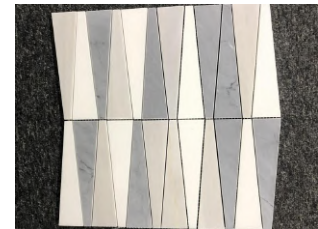

Model No.: WPM376

Pattern: Trapezoid

Color: Grey & White

Finish: Polished

Material Name: Natural Marble

Min. Order: 50 sq.m (536sq.ft)

Product Detail:

Product Description

This durable white and grey marble trapezoid mosaic tile is a perfect choice for adding a touch of elegance and sophistication to your indoor spaces. Designed with a unique trapezoid shape, these tiles create stunning visual patterns that can transform any wall or floor into a work of art. Crafted from high-quality marble, this mosaic tile features a beautiful blend of white and grey tones, providing a versatile and timeless aesthetic that suits various design styles. As a trusted wholesale stone tile supplier, we offer these durable tiles at competitive prices, making it easy for contractors, designers, and homeowners to source high-quality materials for their projects. Whether you are renovating a residential space or working on a commercial project, our marble trapezoid mosaic tiles