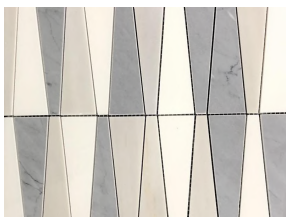

This durable white and grey marble trapezoid mosaic tile is a perfect choice for adding a touch of elegance and sophistication to your indoor spaces. Designed with a unique trapezoid shape, these tiles create stunning visual patterns that can transform any wall or floor into a work of art. Crafted from high-quality marble, this mosaic tile features a beautiful blend of white and grey tones, providing a versatile and timeless aesthetic that suits various design styles. As a trusted wholesale stone tile supplier, we offer these durable tiles at competitive prices, making it easy for contractors, designers, and homeowners to source high-quality materials for their projects. Whether you are renovating a residential space or working on a commercial project, our marble trapezoid mosaic tiles

provide a stylish solution that meets your needs. One of the standout features of this tile is its versatility. It is perfect for creating a stylish trapezoid tile backsplash in your kitchen, offering a modern twist on traditional designs. The unique shape allows for creative layouts, making it easy to customize your space to reflect your personal style. The marble's natural veining adds depth and character, ensuring that your backsplash is not just functional but also a focal point of your kitchen.

Product Specification (Parameter)

Product Name: Durable White And Grey Marble Trapezoid Mosaic Tile For Wall Floor Decor

Model No.: WPM376

Pattern: Trapezoid

Color: Grey & White

Finish: Polished

Thickness: 10mm

Product Series

Model No.: WPM376

Color: White & Grey

Material Name: Carrara Grey Marble, Thassos White Marble, Bianco Dolomite Marble

Model No.: WPM473

Color: White & Grey

Material Name: Carrara Grey Marble, Bianco Carrara White Marble