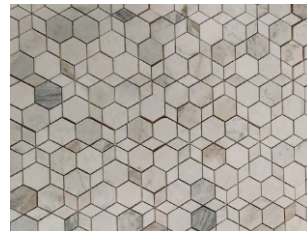

**Model No.:** WPM044

**Pattern:** Hexagon & Diamond

**Color:** White

**Finish:** Polished

**Material Name:** Natural Marble

**Min. Order:** 50 sq.m (536 sq.ft)

#### Product Description

Introducing our Durable Elegant Oriental White Marble Flooring Mosaic Tile, the perfect choice for homeowners looking to enhance their bathrooms with a touch of luxury. This exquisite tile features the newest oriental white marble tile, renowned for its timeless beauty and durability. Crafted from high-quality materials, these tiles are designed to withstand the rigors of daily use while maintaining their stunning appearance. One of the standout features of these tiles is the stunning white marble tiles with black veins. The elegant contrast between the pure white surface and the intricate black veining creates a sophisticated look that can elevate any bathroom design. Whether you're aiming for a classic or contemporary aesthetic, these tiles seamlessly blend with various styles, making them a versatile choice for any decor. Sourced directly from a trusted oriental white marble from