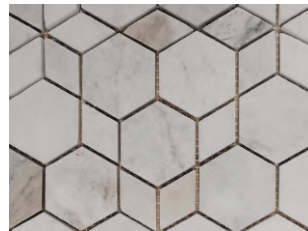

**Model No.:** WPM044

**Pattern:** Hexagon & Diamond

**Color:** White

**Finish:** Polished

**Material Name:** Natural Marble

**Min. Order:** 50 sq.m (536 sq.ft)

#### Product Description

Introducing our Durable Elegant Oriental White Marble Flooring Mosaic Tile, the perfect choice for homeowners looking to enhance their bathrooms with a touch of luxury. This exquisite tile features the newest oriental white marble tile, renowned for its timeless beauty and durability. Crafted from high-quality materials, these tiles are designed to withstand the rigors of daily use while maintaining their stunning appearance. One of the standout features of these tiles is the stunning white marble tiles with black veins. The elegant contrast between the pure white surface and the intricate black veining creates a sophisticated look that can elevate any bathroom design. Whether you're aiming for a classic or contemporary aesthetic, these tiles seamlessly blend with various styles, making them a versatile choice for any decor. Sourced directly from a trusted oriental white marble from