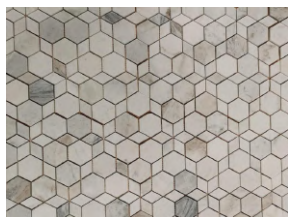

supplier, our tiles ensure that you receive only the finest quality. Each tile is meticulously crafted to showcase the unique characteristics of natural marble with hexagonal and diamond shapes, providing a luxurious feel underfoot. The quality white marble mosaic tile is not only beautiful but also easy to maintain, making it a practical option for busy households.

Product Specification (Parameter)

Product Name: Durable Elegant Oriental White Marble Flooring Mosaic Tile For Bathroom

Model No.: WPM044

Pattern: Geometric

Color: White

Finish: Polished

Thickness: 10mm

Product Series

Model No.: WPM044

Color: White

Material Name: Oriental White Marble