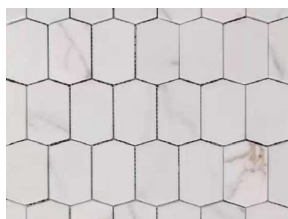

pristine appearance for years to come, providing a long-lasting and reliable solution for your home improvement projects.

Product Specification (Parameter)

Product Name: Durable Calacatta Gold Backsplash Tile White Hexagon Marble Mosaic

Model No.: WPM474

Pattern: Hexagon

Color: White

Finish: Polished

Thickness: 10 mm

Product Series

Model No.: WPM474

Color: White

Material Name: Calacatta White Marble

Model No.: WPM184A

Color: White & Gold

Material Name: Calacatta White Marble, Brass

Product Application

The versatility of this tile is truly remarkable. Whether you're looking to create a modern, minimalist look in your kitchen or a spa-like ambiance in your bathroom, the White Hexagon Marble Mosaic can effortlessly adapt to any design style. Its timeless elegance and neutral color palette complement a wide range of decor schemes, making it a versatile choice for homeowners and design enthusiasts alike. Installation of the Durable Calacatta Gold Backsplash Tile is a breeze, thanks to its bulk hexagon mosaic pattern. The pre-assembled sheets allow for quick and efficient installation, saving you time and effort during your renovation process. The result is a seamless and visually stunning Mosaic Splashback Tiles Kitchen or bathroom that will leave a lasting impression on all who enter your home.