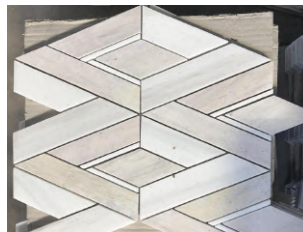

Product Detail:

Product Description

Big diamond style mosaic is a good choice for elevating your indoor spaces with elegance and sophistication. This exquisite mosaic combines the timeless beauty of marble with the unique texture of wood, creating a distinctive and luxurious aesthetic that is perfect for both floors and walls. Crafted from high-quality natural marble, this Wooden White Marble Mosaic combines Bianco Dolomite White and features a diamond pattern that adds depth and visual interest to any area. The combination of white marble with subtle gray veining creates a harmonious balance, making it an ideal choice for various design styles, from contemporary to