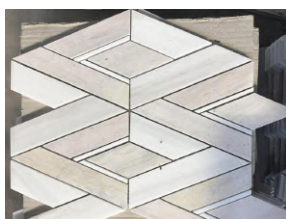

traditional. Each piece is meticulously cut and shaped to ensure a flawless installation, providing a seamless look that enhances the overall beauty of your space.

Product Specification (Parameter)

Product Name: Diamond Style Natural Wooden White Marble Mosaic For Indoor Floor Wall

Model No.: WPM372

Pattern: Big Diamond

Color: White & Grey

Finish: Polished

Product Series

Model No.: WPM372

Color: White & Grey

Material Name: Wooden White Marble, Dolomite White Marble