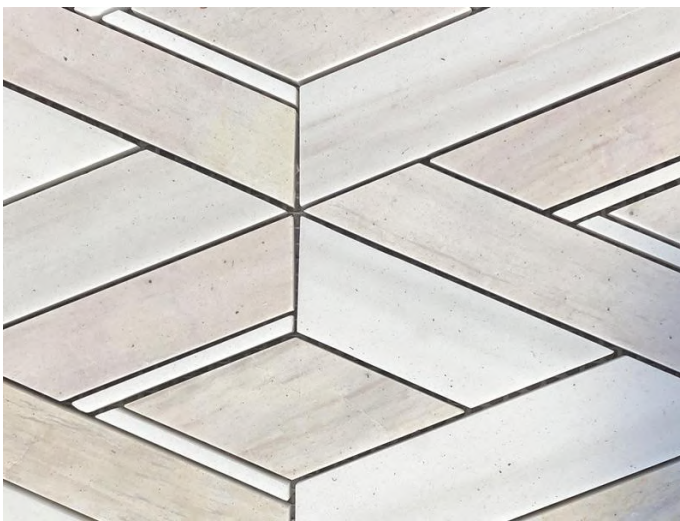

Short Description: Big diamond style mosaic is a good choice for elevating your indoor spaces with elegance and sophistication. This exquisite mosaic combines the timeless beauty of marble with the unique texture of wood, creating a distinctive and luxurious aesthetic that is perfect for both floors and walls.

Big diamond style mosaic is a good choice for elevating your indoor spaces with elegance and sophistication. This exquisite mosaic combines the timeless beauty of marble with the unique texture of wood, creating a distinctive and luxurious aesthetic that is perfect for both floors and walls. Crafted from high-quality natural marble, this Wooden White Marble Mosaic combines Bianco Dolomite White and features a diamond pattern that adds depth and visual interest to any area. The combination of white marble with subtle gray veining creates a harmonious balance, making it an ideal choice for various design styles, from contemporary to

traditional. Each piece is meticulously cut and shaped to ensure a flawless installation, providing a seamless look that enhances the overall beauty of your space.

Product Specification (Parameter)

Product Name: Diamond Style Natural Wooden White Marble Mosaic For Indoor Floor Wall