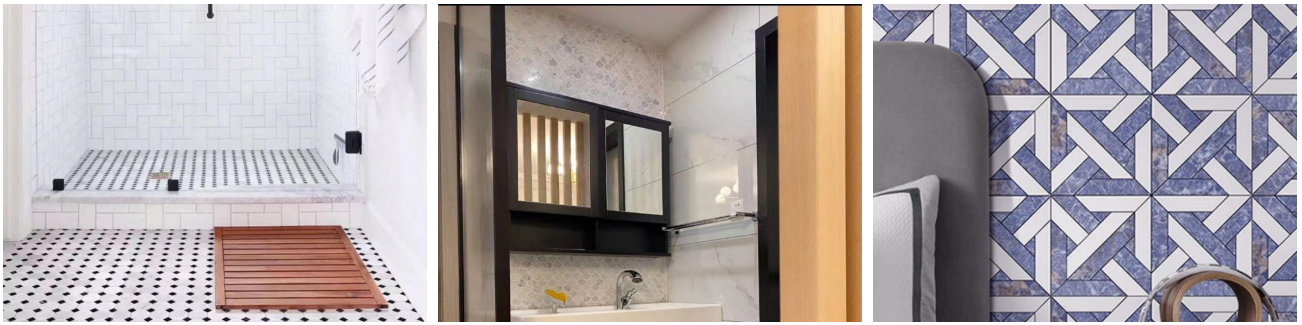

traditional. Each piece is meticulously cut and shaped to ensure a flawless installation, providing a seamless look that enhances the overall beauty of your space.

Product Specification (Parameter)

Product Name: Diamond Style Natural Wooden White Marble Mosaic For Indoor Floor Wall

Model No.: WPM372

Pattern: Big Diamond

Color: White & Grey

Finish: Polished

Product Series

Model No.: WPM372

Color: White & Grey

Material Name: Wooden White Marble, Dolomite White Marble

Model No.: WPM092

Color: Mixed colors

Material Name: Dark Emperador, Light Emperador, Nero Marquina, and Crystal Thessos

Product Application

One of the standout features of this diamond stone mosaic is its versatility. It can be used in a variety of applications, including as a stunning mosaic tile bathroom wall. Imagine stepping into a spa-like retreat, where the walls are adorned with these elegant tiles, creating an atmosphere of tranquility and luxury. The natural marble not only looks beautiful but also offers durability and resistance to moisture, making it perfect for bathrooms. In addition to bathrooms, the wooden white marble tile can be used in kitchens, living rooms, and entryways. As a flooring option, it provides a timeless and sophisticated look that can withstand daily wear and tear. The unique diamond pattern adds a touch of artistry to your interiors, while the natural stone material ensures longevity and easy maintenance. The mosaic can also be creatively used in accent walls or backsplashes, making it a fantastic choice for homeowners looking to make a statement. Pair it with complementary colors and materials to create a cohesive design that reflects your personal style.