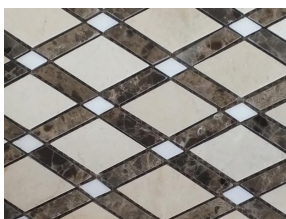

combination of Crema Marfil diamond chips and Dark Emperador marble ensures that you are investing in a product that withstands the test of time, making it ideal for both residential and commercial applications.

Product Specification (Parameter)

Product Name: Diamond Shape Crema Marfil Emperador Dark Marble Mosaic Tile Made In China

Model No.: WPM278

Pattern: Diamond

Color: Cream & Brown & White

Finish: Polished

Thickness: 10mm

Product Series

Model No.: WPM278

Color: Beige & Brown & White

Material Name: Cream Marfil, Dark Emperador, Thassos Crystal White Marble