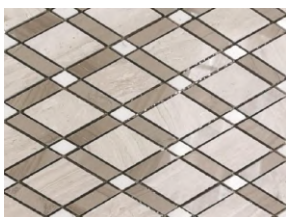

### Product Series

Model No.: WPM278

Color: Beige & Brown & White

Material Name: Cream Marfil, Dark Emperador, Thassos Crystal White Marble

Model No.: WPM118

Color: Beige & White & Orange

Material Name: Thassos Crystal White, Honey Onyx, Rosso Alicante Marble