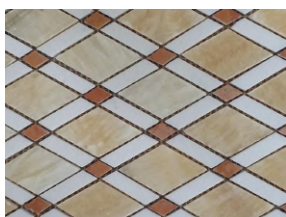

### Product Series

Model No.: WPM278

Color: Beige & Brown & White

Material Name: Cream Marfil, Dark Emperador, Thassos Crystal White Marble

Model No.: WPM118

Color: Beige & White & Orange

Material Name: Thassos Crystal White, Honey Onyx, Rosso Alicante Marble