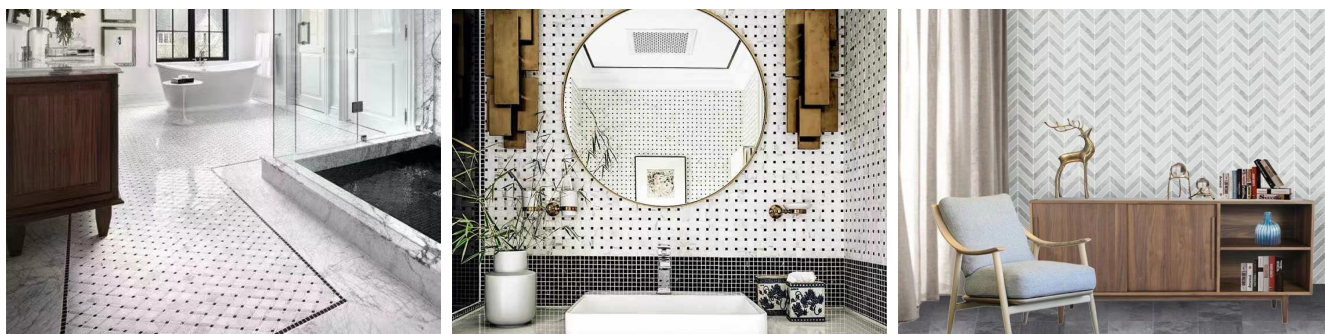

with style. We offer custom made crema marfil marble mosaic tile options, allowing you to tailor the colors and patterns to suit your specific design vision.

Installation is straightforward, making it suitable for both DIY enthusiasts and professionals. The maintenance of these exquisite kitchen marble mosaic tiles is equally easy; simply clean with a pH-neutral cleaner and seal periodically to preserve their beauty. With its unique design, versatile applications, and high-quality materials, this tile will undoubtedly transform your space into a luxurious haven. Explore our collection today and experience the timeless beauty of marble mosaic tiles!

FAQ

Q: What materials are used in the Diamond Shape Crema Marfil Emperador Dark Marble Mosaic Tile?

A: These tiles are made from a combination of Crema Marfil diamond chips, Dark Emperador marble long chips, and Thassos Crystal Marble dots.

Q: What is the minimum order quantity?

A: The MOQ is 536 sq. ft (50 sq. mt), and less quantity is available to negotiate according to the factory production.

Q: Are custom color options available?

A: Yes, we offer custom made crema marfil marble mosaic tile options to fit your specific design preferences.

Q: Do you offer samples of the tiles?

A: Yes, samples are available upon request. Please contact us to order a sample of the tiles via email address info@xmwanpo.com