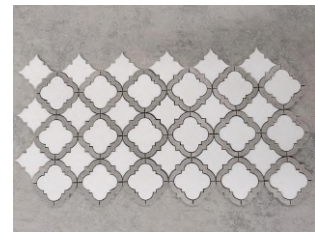

Model No.: WPM483

Pattern: Waterjet Arabesque

Color: White & Grey

Finish: Polished

Material Name: Natural Marble

Min. Order: 50 sq.m (538 sq.ft)

Product Detail:

Product Description

Q: How is the arabesque pattern achieved on these mosaic tiles?

A: The intricate arabesque pattern is created through the use of advanced water jet cutting technology. This precise cutting method allows us to achieve intricate designs with remarkable accuracy and consistency, resulting in a flawless finish for each individual tile.