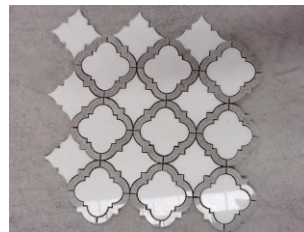

Model No.: WPM483

Pattern: Waterjet Arabesque

Color: White & Grey

Finish: Polished

Material Name: Natural Marble

Min. Order: 50 sq.m (538 sq.ft)

Product Detail:

Product Description