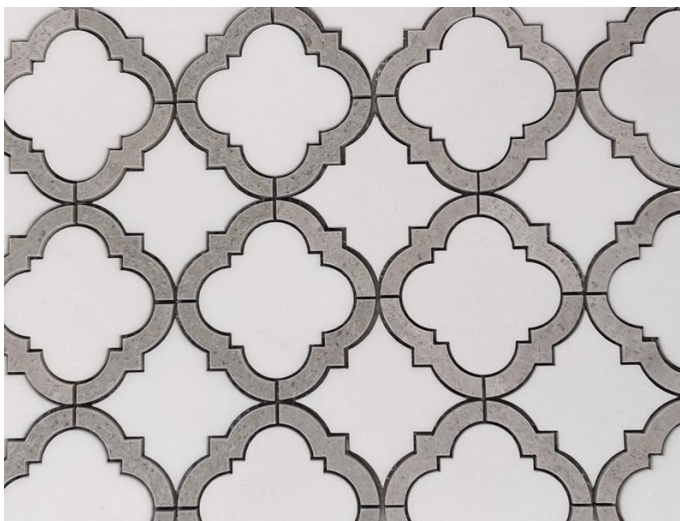

XIAMEN WANPO IMP. & EXP. CO., LTD.

Address: Room 4049, No. 350 Changle Road, Huli District, Xiamen, China.

WhatsApp: +86-15860736068 E: info@xmwanpo.com W: www.wanpomosaic.com

PRODUCT CATALOG

Product Name: China Factory Direct Sale High Quality Water Jet Mosaic Series Arabesque Tile

Short Description: These waterjet marble mosaic tiles seamlessly integrate into a wide variety of design styles, from classic and traditional to contemporary and modern. Whether you're a homeowner, a designer, or a contractor, these arabesque tiles offer endless possibilities to elevate the aesthetic of your space.

Model No.: WPM483

Pattern: Waterjet Arabesque

Color: White & Grey

Finish: Polished

Material Name: Natural Marble

Min. Order: 50 sq.m (538 sq.ft)