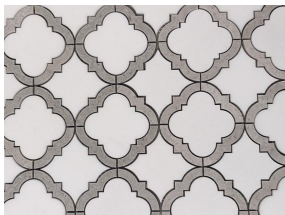

Product Specification (Parameter)

Product Name: China Factory Direct Sale High Quality Water Jet Mosaic Series Arabesque Tile

Model No.: WPM483

Pattern: Waterjet Arabesque

Color: White & Grey

Finish: Polished

Size: 305x305x10mm

Product Series

Model No.: WPM483

Color: White & Grey

Material Name: Thassos Crystal White Marble, Cinderella Grey Marble

Model No.: WPM482

Color: White & Black

Material Name: Thassos Crystal White, Pietra Grey Marble